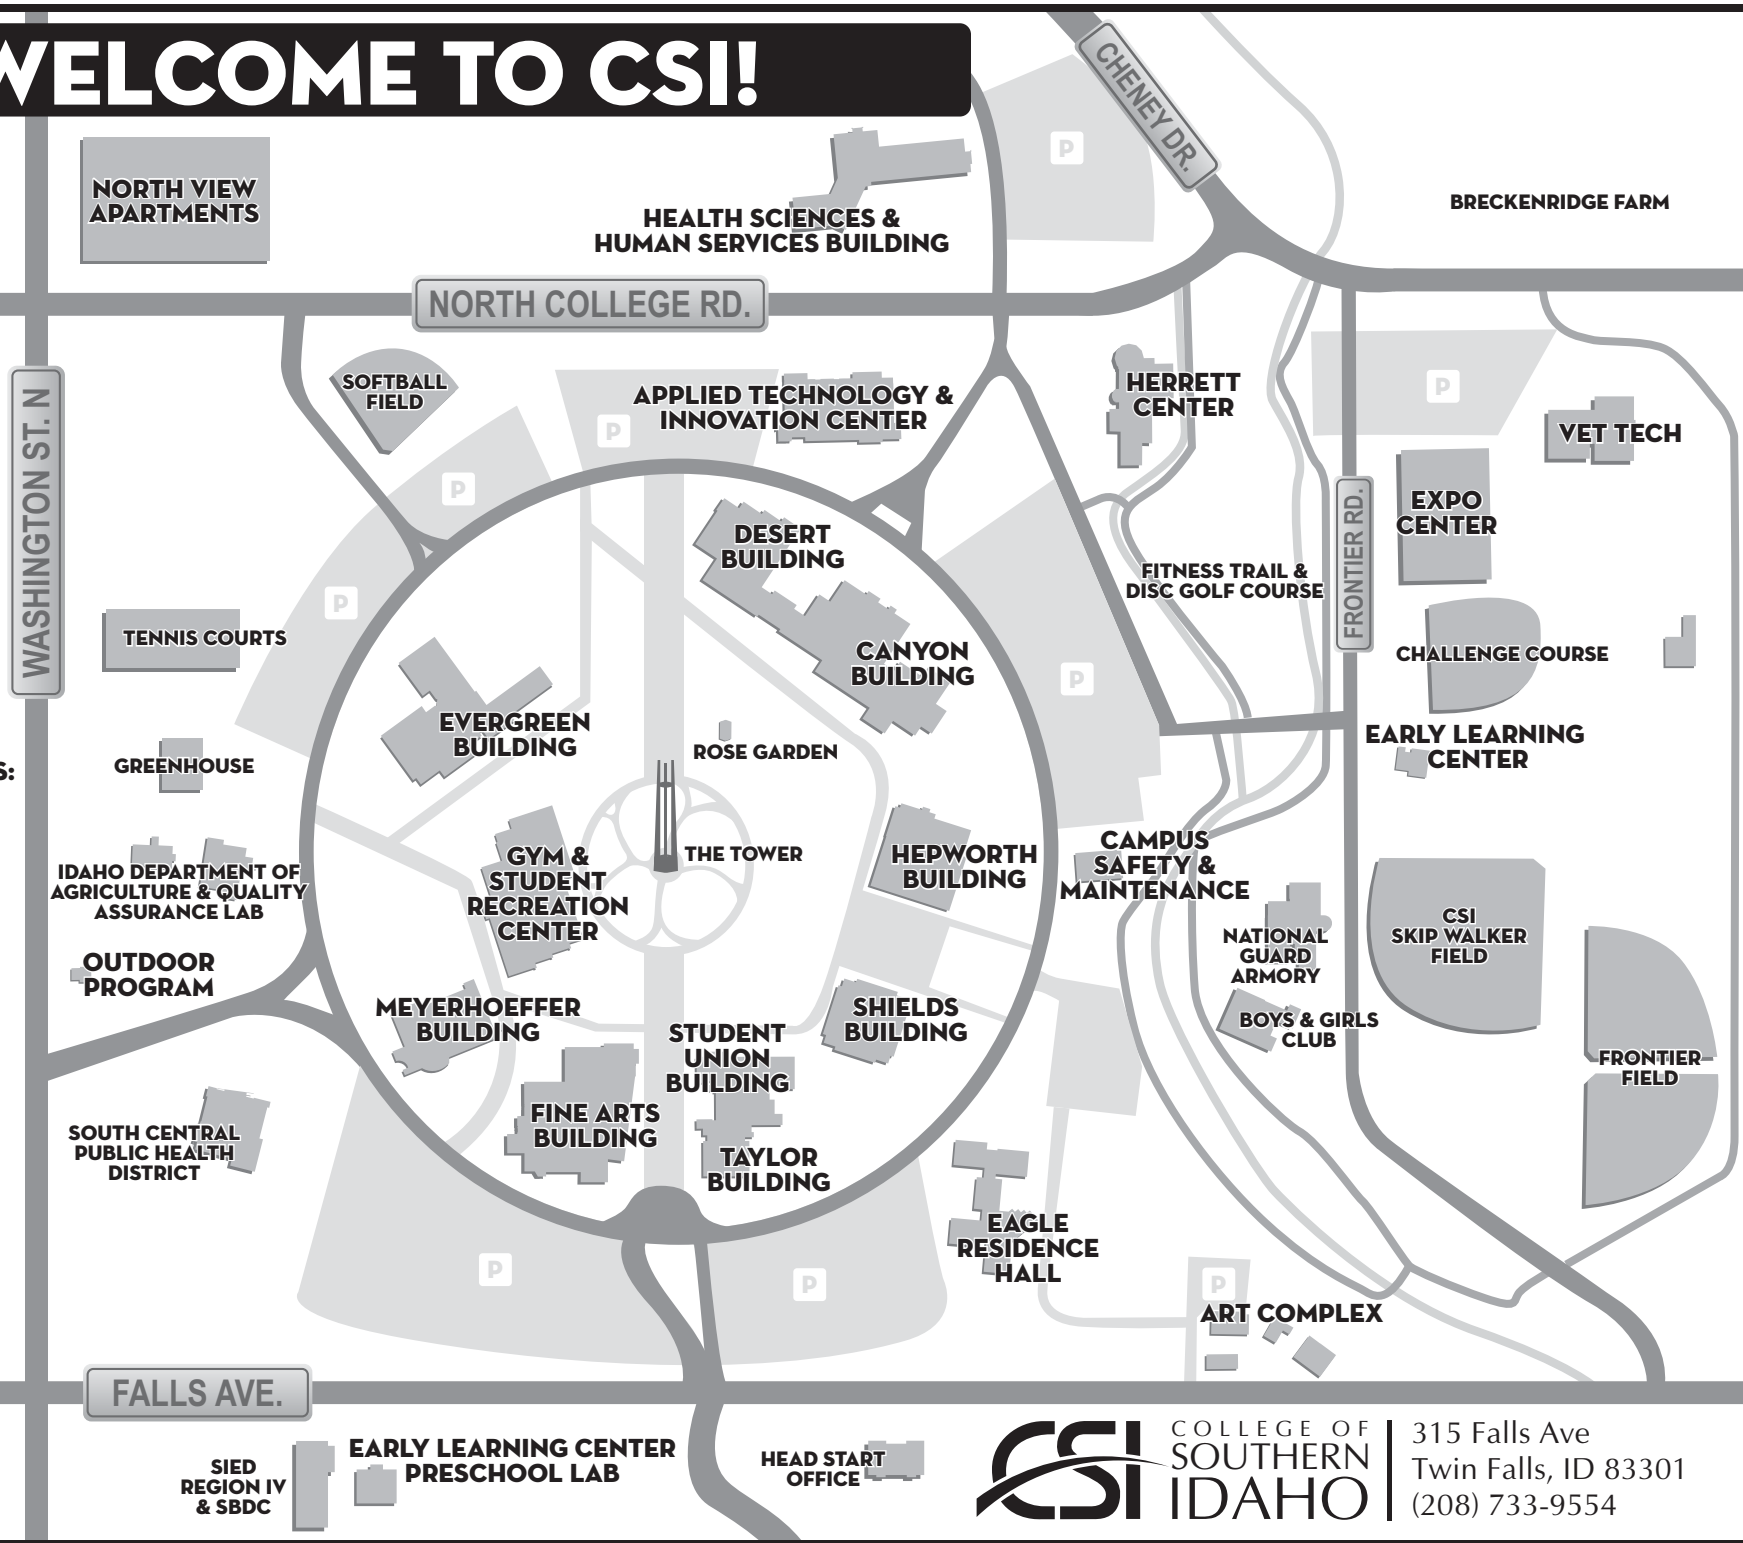

# WELCOME TO CSI!

## NOT SHOWN:

- OFFICE ON AGING  
(650 ADDISON AVE WEST)
- CSI REFUGEE CENTER  
(1526 HIGHLAND AVE E)
- HEAD START PRE-SCHOOL  
(296 FALLS AVE W)
- CSI MADRONA FACILITY  
(496 MADRONA ST)
- CSI FISH HATCHERY  
(904-1278 CANYON ST)

## OUTREACH CENTERS:

- CSI BLAINE COUNTY CENTER  
(1050 FOX ACRES ROAD, HAILLEY)
- CSI GOODING CENTER  
(202 14TH AVE E, GOODING)
- CSI JEROME CENTER  
(104 WEST MAIN STREET, JEROME)
- CSI MINI-CASSIA CENTER  
(1600 PARKE AVE, BURLEY)

TO EAGLE VIEW APARTMENTS  
225 FALLS AVE

SIED REGION IV & SBDC

EARLY LEARNING CENTER PRESCHOOL LAB

HEAD START OFFICE

315 Falls Ave  
Twin Falls, ID 83301  
(208) 733-9554